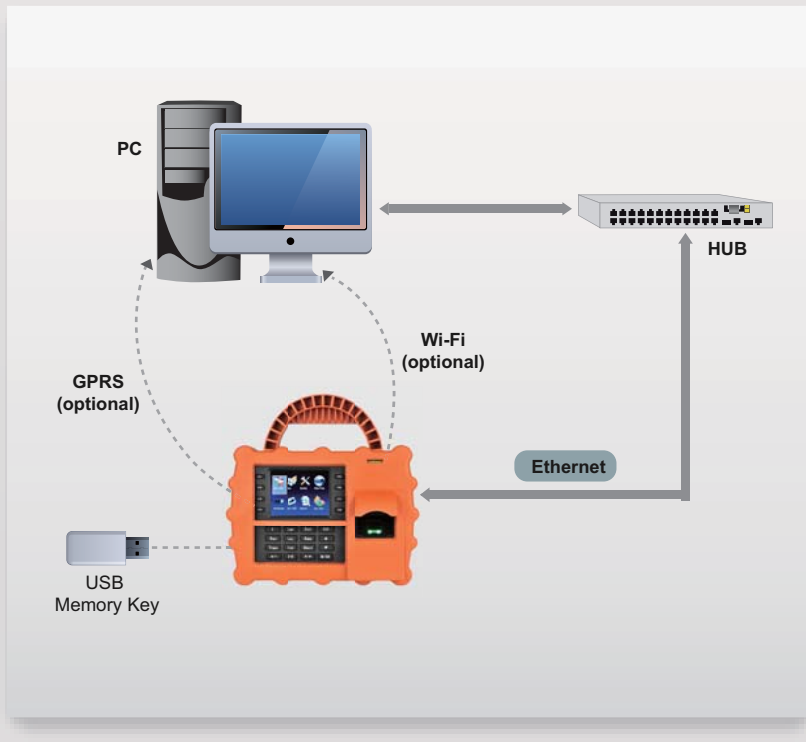

S922

**Waterproof, Dustproof
and Shockproof Portable
Fingerprint Time Attendance Terminal**

Introduction

The S922 is a unique portable fingerprint time attendance terminal with a rubber coating. It is specifically designed for off-site time management, such as construction sites, logistic industries, large farms, and the mining industry. Adopting a rubber coating process, its waterproof and dustproof efficacy reached an IP65 protection grade. There is a handle at the top of the rubber coating, which enables users to carry it easily. Above all, the S922 is shockproof (1m above the ground) due to its unique rubber coating.

TCP/IP and USB-host are standard communication modes. It also has options for GPRS, Wi-Fi and 3G (WCDMA) connectivity, which makes data management extremely convenient. The S922 can be used in multiple authentications that support fingerprint, Proximity card or Mifare card.

Features:

- * Built-in 7600 mAh battery powered 28 hours of standby time, 16 hours of operation time
- * Communication via TCP/IP, USB-host and optional with GPRS, Wi-Fi and 3G (WCDMA)
- * IP65 rated waterproof and dustproof protection grade
- * Shockproof (1m above the ground)
- * Rubber coated protection
- * Convenient carry case design

Configuration:

Specifications:

Fingerprint Capacity	5,000 (Standard) / 10,000 (Optional)
Card Capacity	30,000 (Optional)
Transaction Capacity	200,000
Fingerprint Sensor	ZK Optical Sensor
Algorithm Version	ZK Finger VX10.0
Communication	TCP/IP, USB-host; Optional with GPRS, Wi-Fi, and 3G (WCDMA)
Standard Functions	ADMS, Work-code, DST, Scheduled-bell, Self-Service Query, Automatic Status Switch, T9 Input, Photo-ID, 9 Digit User ID, Short Message.
Optional Functions	Proximity card or Mifare card
Protection Grade	IP65
Display	3.5-inch TFT Screen
Power Supply	12V 3A DC; Built-in Backup 7600 mAh Battery
Operating Temperature	0°C - 45 °C
Operating Humidity	20%-80%
Dimension	225 * 235 * 125 (mm) H * W * D